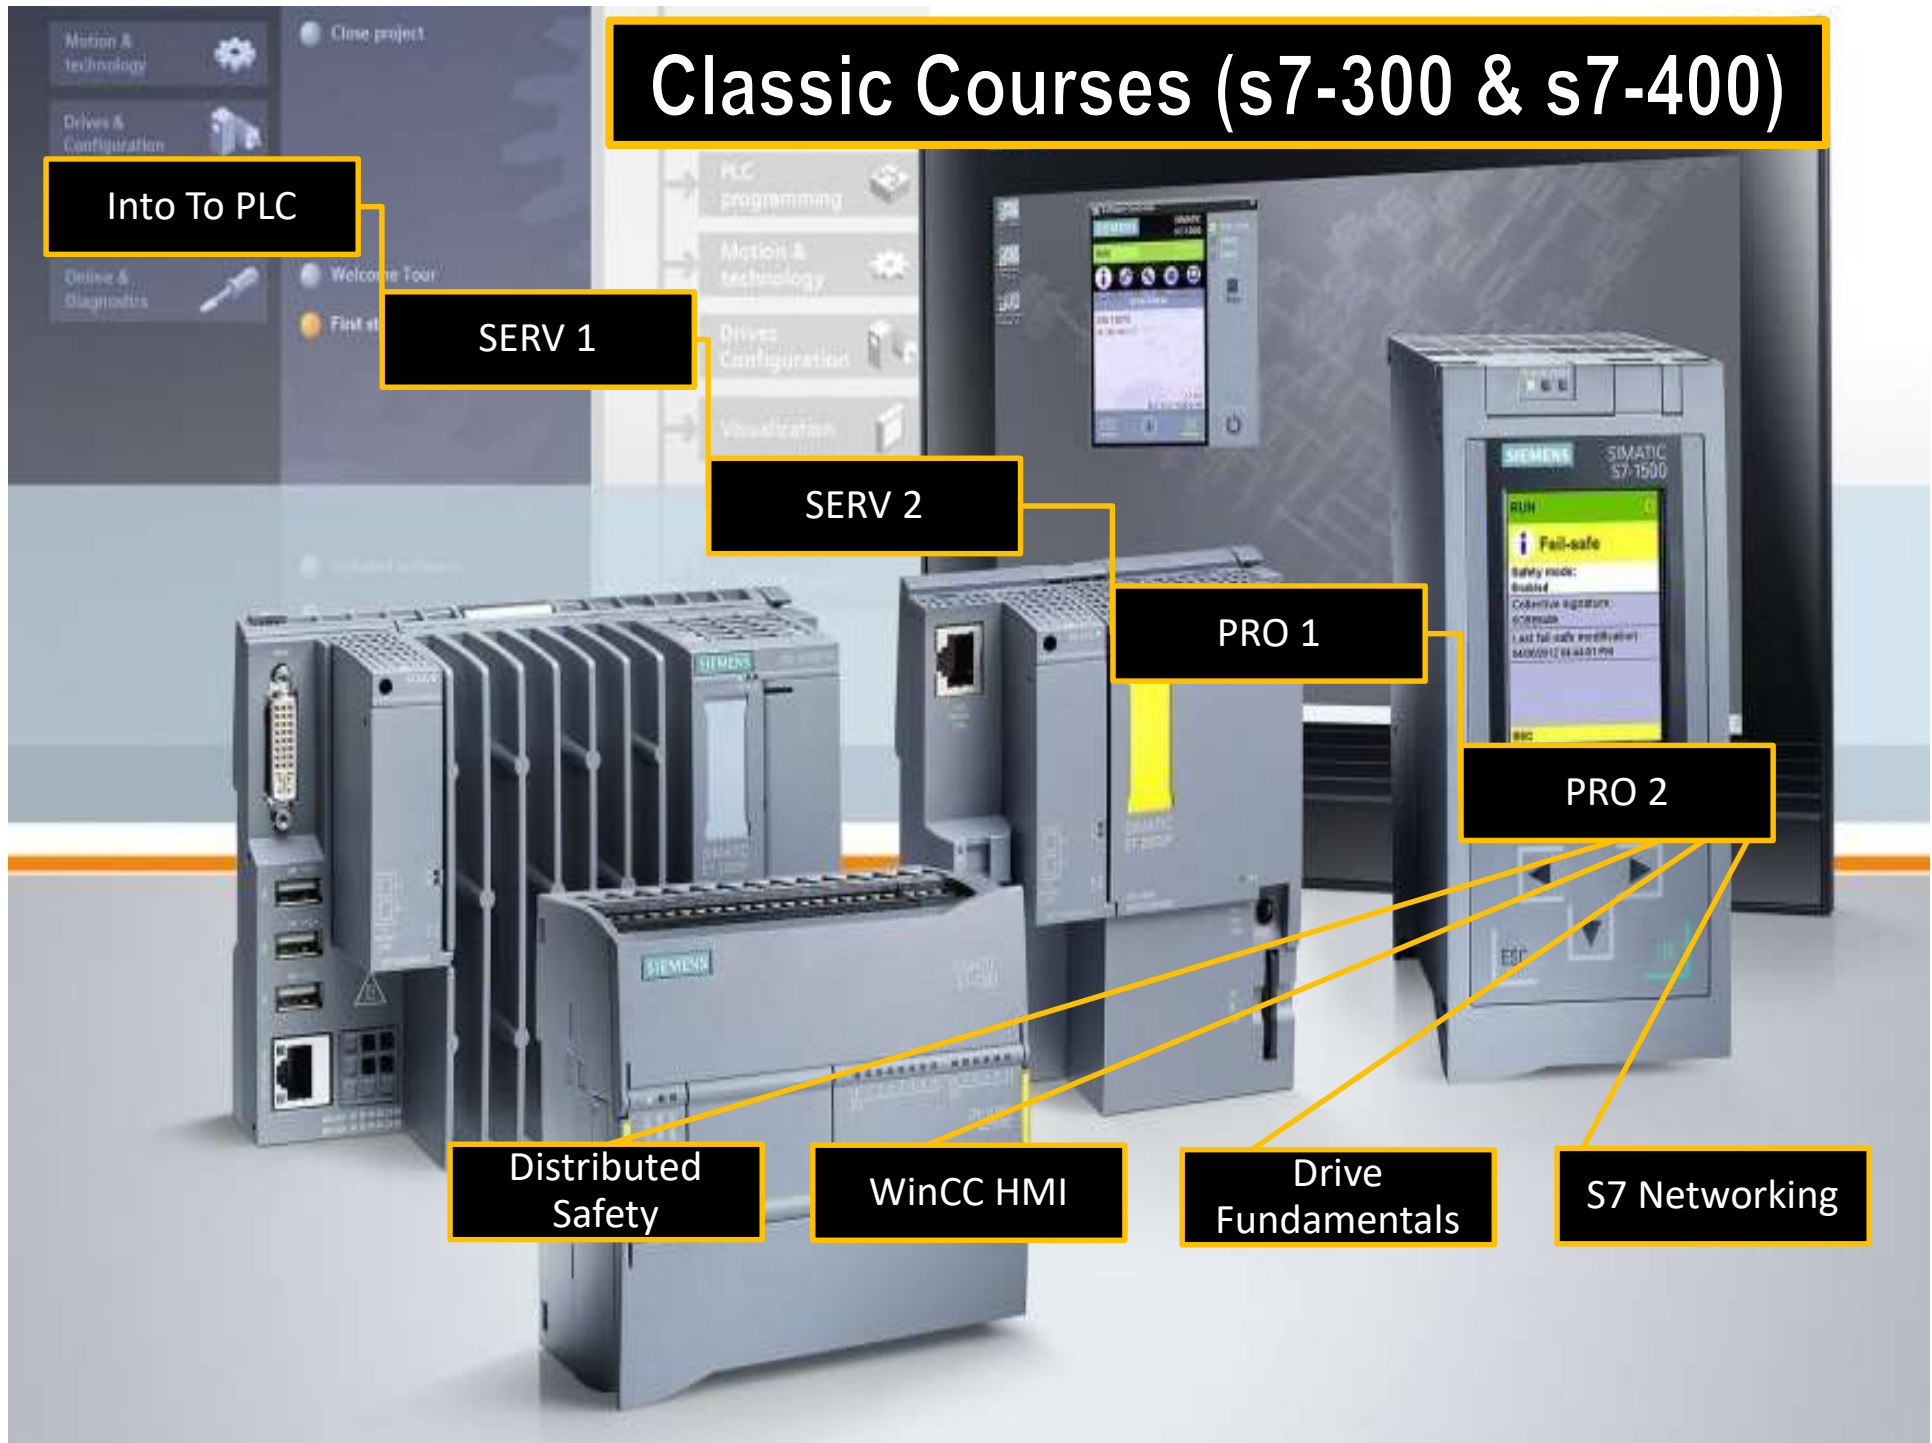

Classic Courses (s7-300 & s7-400)

Into To PLC

SERV 1

SERV 2

PRO 1

PRO 2

Distributed Safety

WinCC HMI

Drive Fundamentals

S7 Networking

TIA Courses (s7-1200 & s7-1500)

Into To PLC

TIA SERV 1

TIA SERV 2

TIA PRO 1

TIA PRO 2