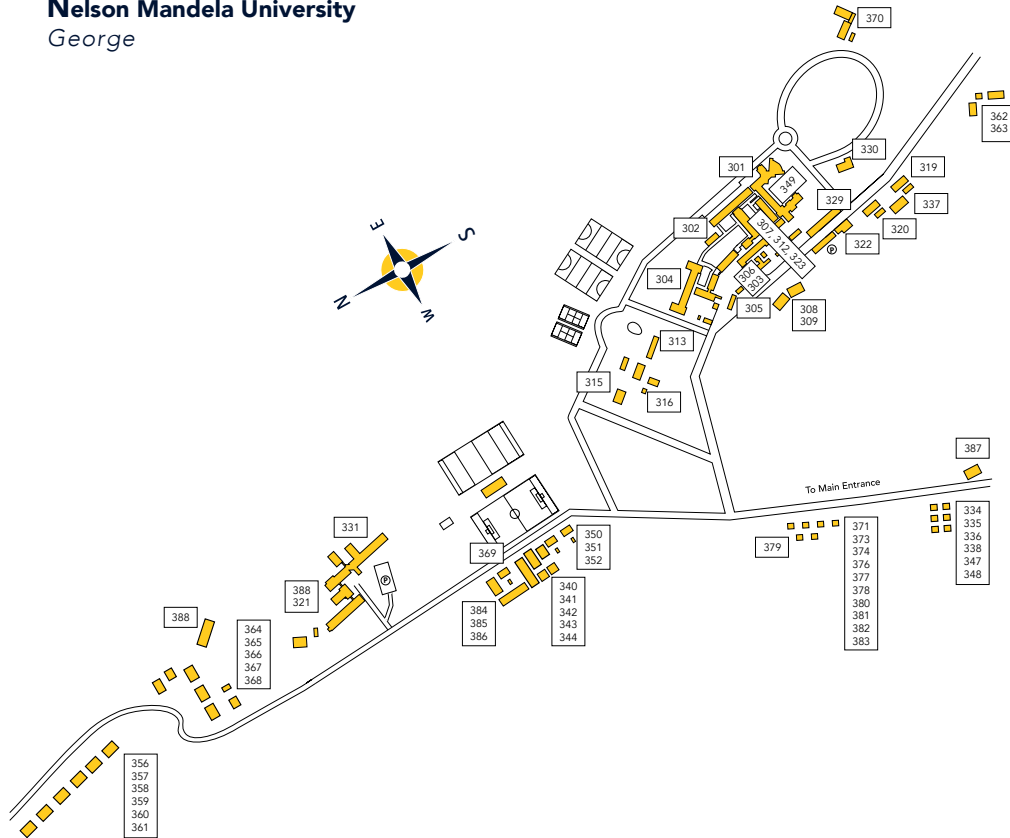

George Campus

Nelson Mandela University

George

- 301 Mopanie Offices, Lecture Venues & Main Hall
- 302 Lecture Venue
- 303 Oukraal, Kiepersol, Assegaai Residences & Societies
- 304 Reeva Steenkamp Residence (Kalander)
- 305 Isiko (Dining Hall) & Emlanjeni (Laundry)
- 306 Indlovukazi Residence (Outeniqua)
- 307 Lecture Venue
- 308/9 Sneezewood Residences
- 312 Campus Health
- 313 Fitness & Aquatics Centre
- 315 Superintendent Residence
- 316 Squash Courts
- 319 Furntech Labs
- 320 Furntech Class
- 321 Research Building
- 322 ISSO – Maintenance
- 323 Protection Services
- 329 Babcock Building
- 330 Fatima Meer Residence (Pampoenkraal)
- 331 Admin Building, Staff lounge & Conference Centre
- 332 Admin/Research Link (Forestek)
- 334-6 Nathaniel Julies Residences 1-6
- 338, 347, (Furntech Houses 1-6)
- 348
- 337 Furntech Auditorium & Lecture facilities
- 340-44 Sindiso Magaqa Heights (Block A-D)
- 349 Lecture Venues & Library
- 350 Quercus Residence
- 351 Matumi Residence
- 352 Kremetart Residence
- 356-361 Kaunda Ntunja 1-6 (Tierkop)
- 362 David Webster Residence (Ystermaartiens)
- 363 Patula Residence
- 364-68 Bavelille Hongwa Residence 1-5 (Akkerdraai)
- 369 Athenkosi Mbangatha Offices (Stinkwood)
- 370, 371, 3,4 Sophiatown & SRC
- 376-78, 380-383 Richard Maponya Houses (Windheuwel)
- 379 Mieta Nontinam Leholo Residence (Windheuwel Flats)
- 384 Johnny Clegg Residence (Phoenix)
- 385 Nadine Gordimer Residence (Kamassie)
- 386 Umdoni Residence
- 387 Madiba Drive Entrance
- 388 Denis Goldberg Flats (Akkerdraai)